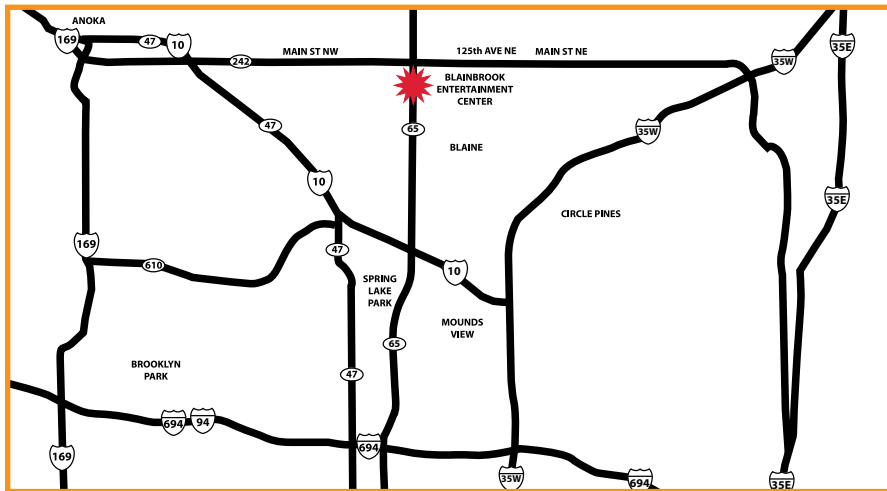

NEW FOR 2011!

Donate a non-perishable food item at our banquet and be entered into a prize drawing!

All donated food will be given to a local food shelf.

Early Bird Drawing for $100 in Raffle Tickets Must be in by Saturday, January, 15th to be Eligible

- OVER 15 GUNS!
- Raffles
- Artwork
- Championship Calls
- Decoys
- Silent & Live Auctions
- Kids & Ladies Raffles
- And much, much more!

Make Checks Payable to:
MN Duck & Goose Callers
Mail To: P.O. Box 599
Excelsior, MN 55331
Questions, Please Call:
Andy 612-749-9503